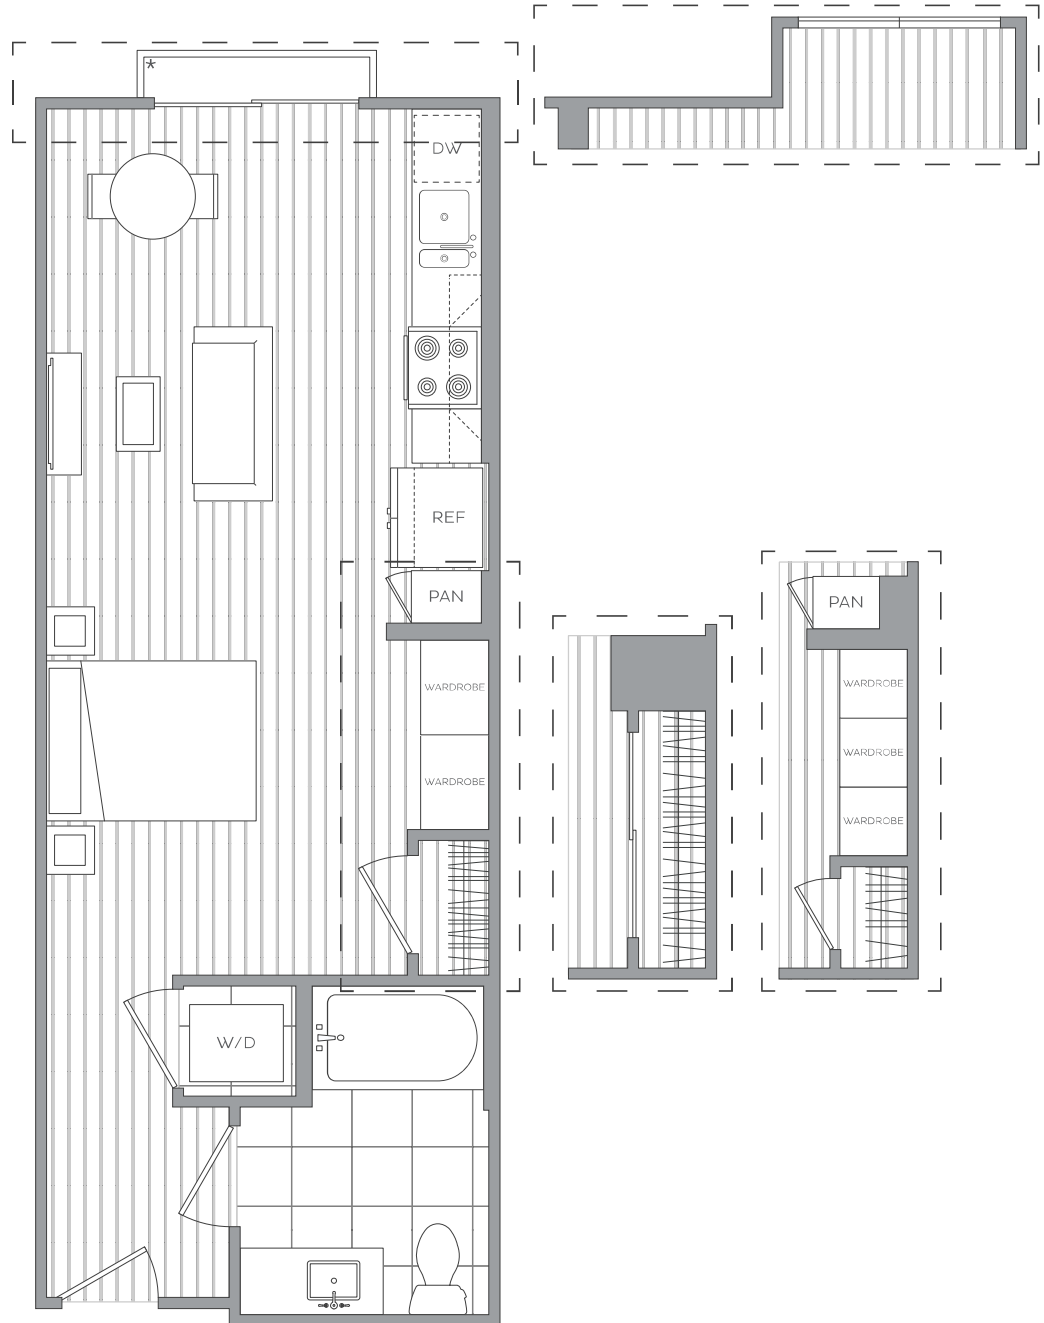

HANOVER

SOMA WEST

S6

Studio • 1 Bath

Interior: 500 - 554 SF

1140 Harrison Street • San Francisco, CA 94103
415.273.0648 • HanoverSomaWest.com

Hanover Soma West complies fully with the provisions of the Equal Opportunity Laws and nondiscrimination laws. The apartment homes have been designed and constructed to be accessible in accordance with those laws.

*Floorplans are representative and may vary. All square footages and room measurements are approximate.

*In select residences