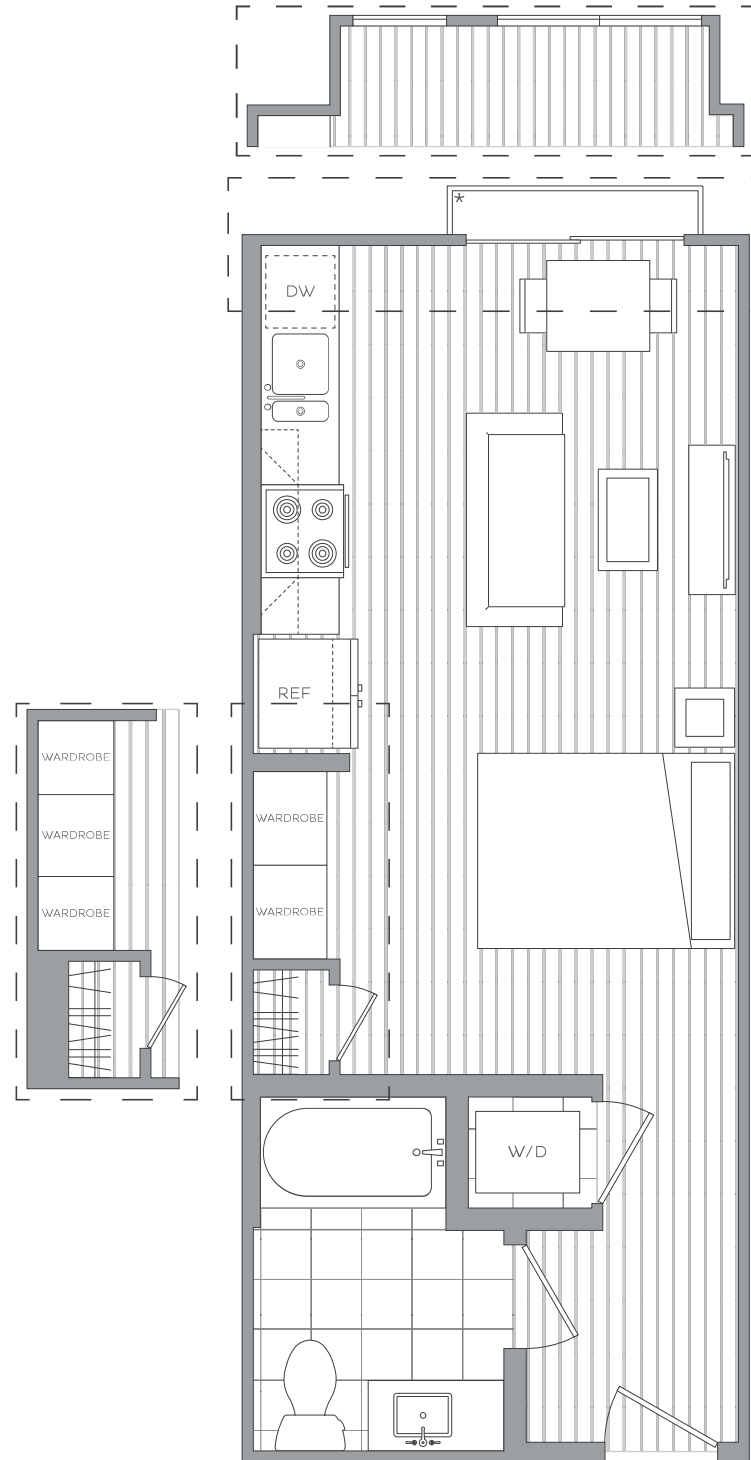

## SOMA WEST

S7

Studio • 1 Bath

Interior: 475 - 570 SF

1140 Harrison Street • San Francisco, CA 94103  
415.273.0648 • HanoverSomaWest.com

Hanover Soma West complies fully with the provisions of the Equal Opportunity Laws and nondiscrimination laws. The apartment homes have been designed and constructed to be accessible in accordance with those laws.

\*Floorplans are representative and may vary. All square footages and room measurements are approximate.

\*In select residences