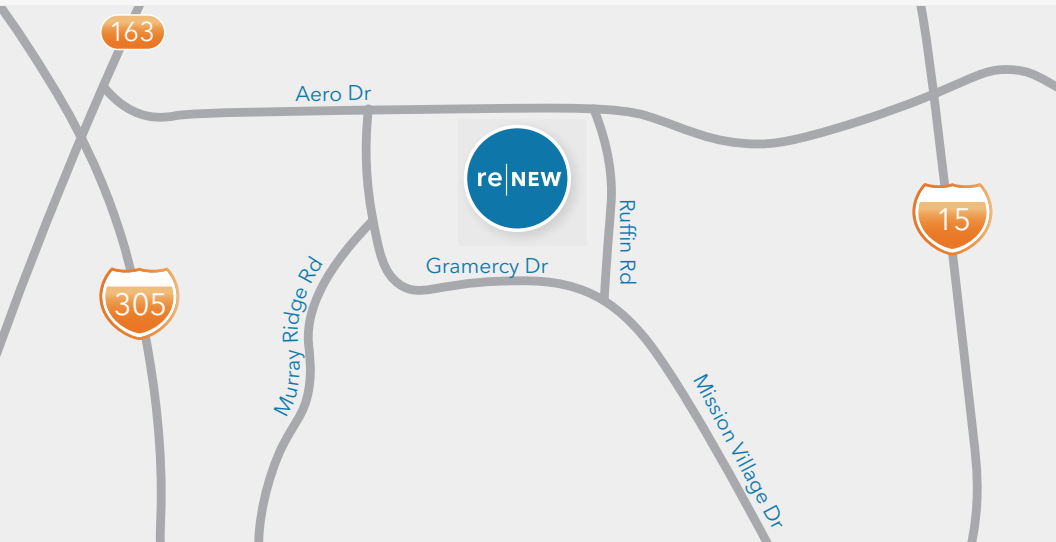

Sparkling Swimming Pool

Discover a Community Redefined*

Now Leasing 1, 2 & 3-Bed Apartment Homes

Modernized Apartment Homes in San Diego, CA

ReNew Serra Mesa features 1, 2, and 3-bed apartments with large picture windows, wall-to-wall closets, and fully equipped kitchens with abundant cabinet space. Our residents love coming home to five sparkling swimming pools and BBQ picnic areas. Major employers like Sharp Memorial Hospital, Sharp HealthCare system, and Rady Children's Hospital are all located within the immediate Serra Mesa area. Our location offers easy access to highways 805, 163, and Escondido Freeway, putting you less than 15 minutes from the San Diego Zoo, Downtown San Diego, and the beautiful beaches that make San Diego living so special.

Minutes From Freeway I-305

3454 Ruffin Rd, San Diego, CA 92123

ReNew Serra Mesa

Call 619-853-0875 • Text 619-333-0907

@ReNewSerraMesa • ReNewSerraMesa.com