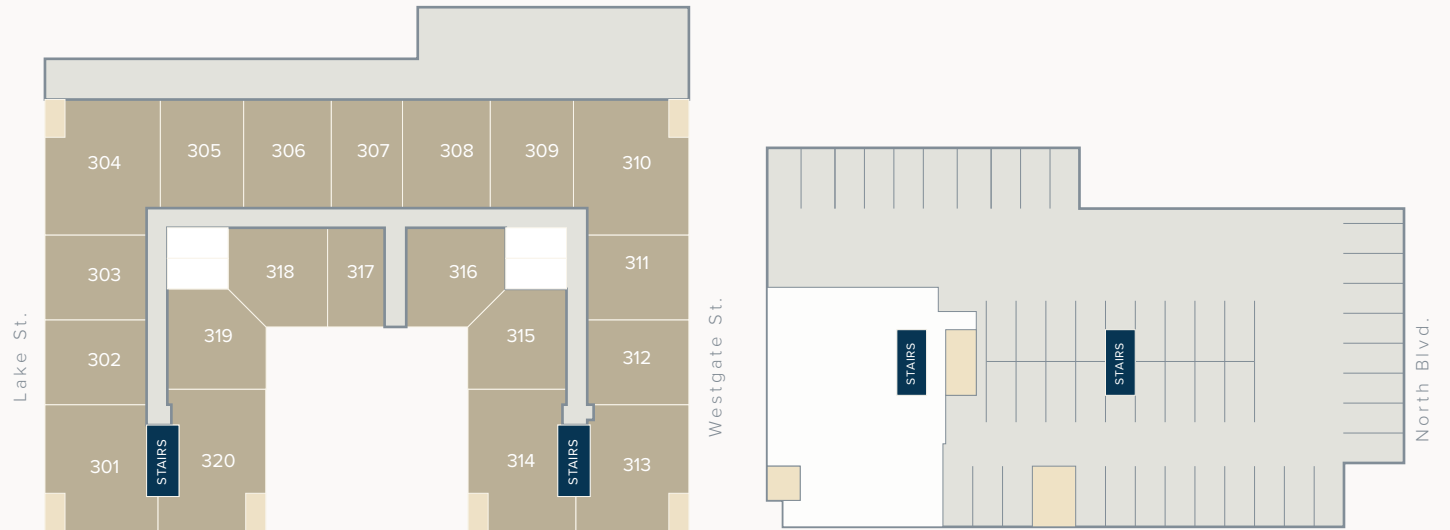

THE EMERSON

Level 2 North Building

Parking Level 1

SITE MAP

N. Maple Ave.

Level 3-5 North Building

Parking Level 2

N. Maple Ave.

THE EMERSON APARTMENT HOMES

1135 WESTGATE
OAK PARK, IL 60301

872-336-4349
THEEMERSON.COM

Oral representations cannot be relied upon as correctly stating representations of the lessor. All square footages are approximate; floor plans and development plans are subject to change.

THE EMERSON

Level 7-20 South Building

← N

SITE MAP

Level 6 South Building

N. Maple Ave.

**THE EMERSON
APARTMENT
HOMES**

1135 WESTGATE
OAK PARK, IL 60301