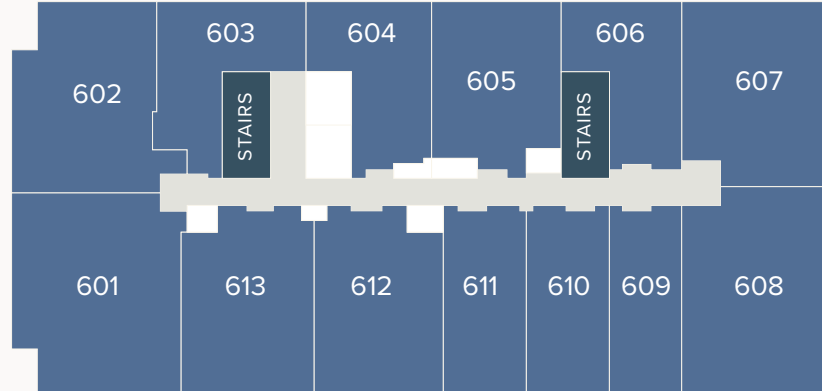

THE EMERSON

Level 2 North Building

Parking Level 1

SITE MAP

N. Maple Ave.

Level 3-5 North Building

Parking Level 2

N. Maple Ave.

THE EMERSON APARTMENT HOMES

1135 WESTGATE
OAK PARK, IL 60301

872-336-4349
THEEMERSON.COM

Oral representations cannot be relied upon as correctly stating representations of the lessor. All square footages are approximate; floor plans and development plans are subject to change.

THE EMERSON

Level 7-20 South Building

← N

SITE MAP

Level 6 South Building

N. Maple Ave.

**THE EMERSON
APARTMENT
HOMES**

1135 WESTGATE
OAK PARK, IL 60301